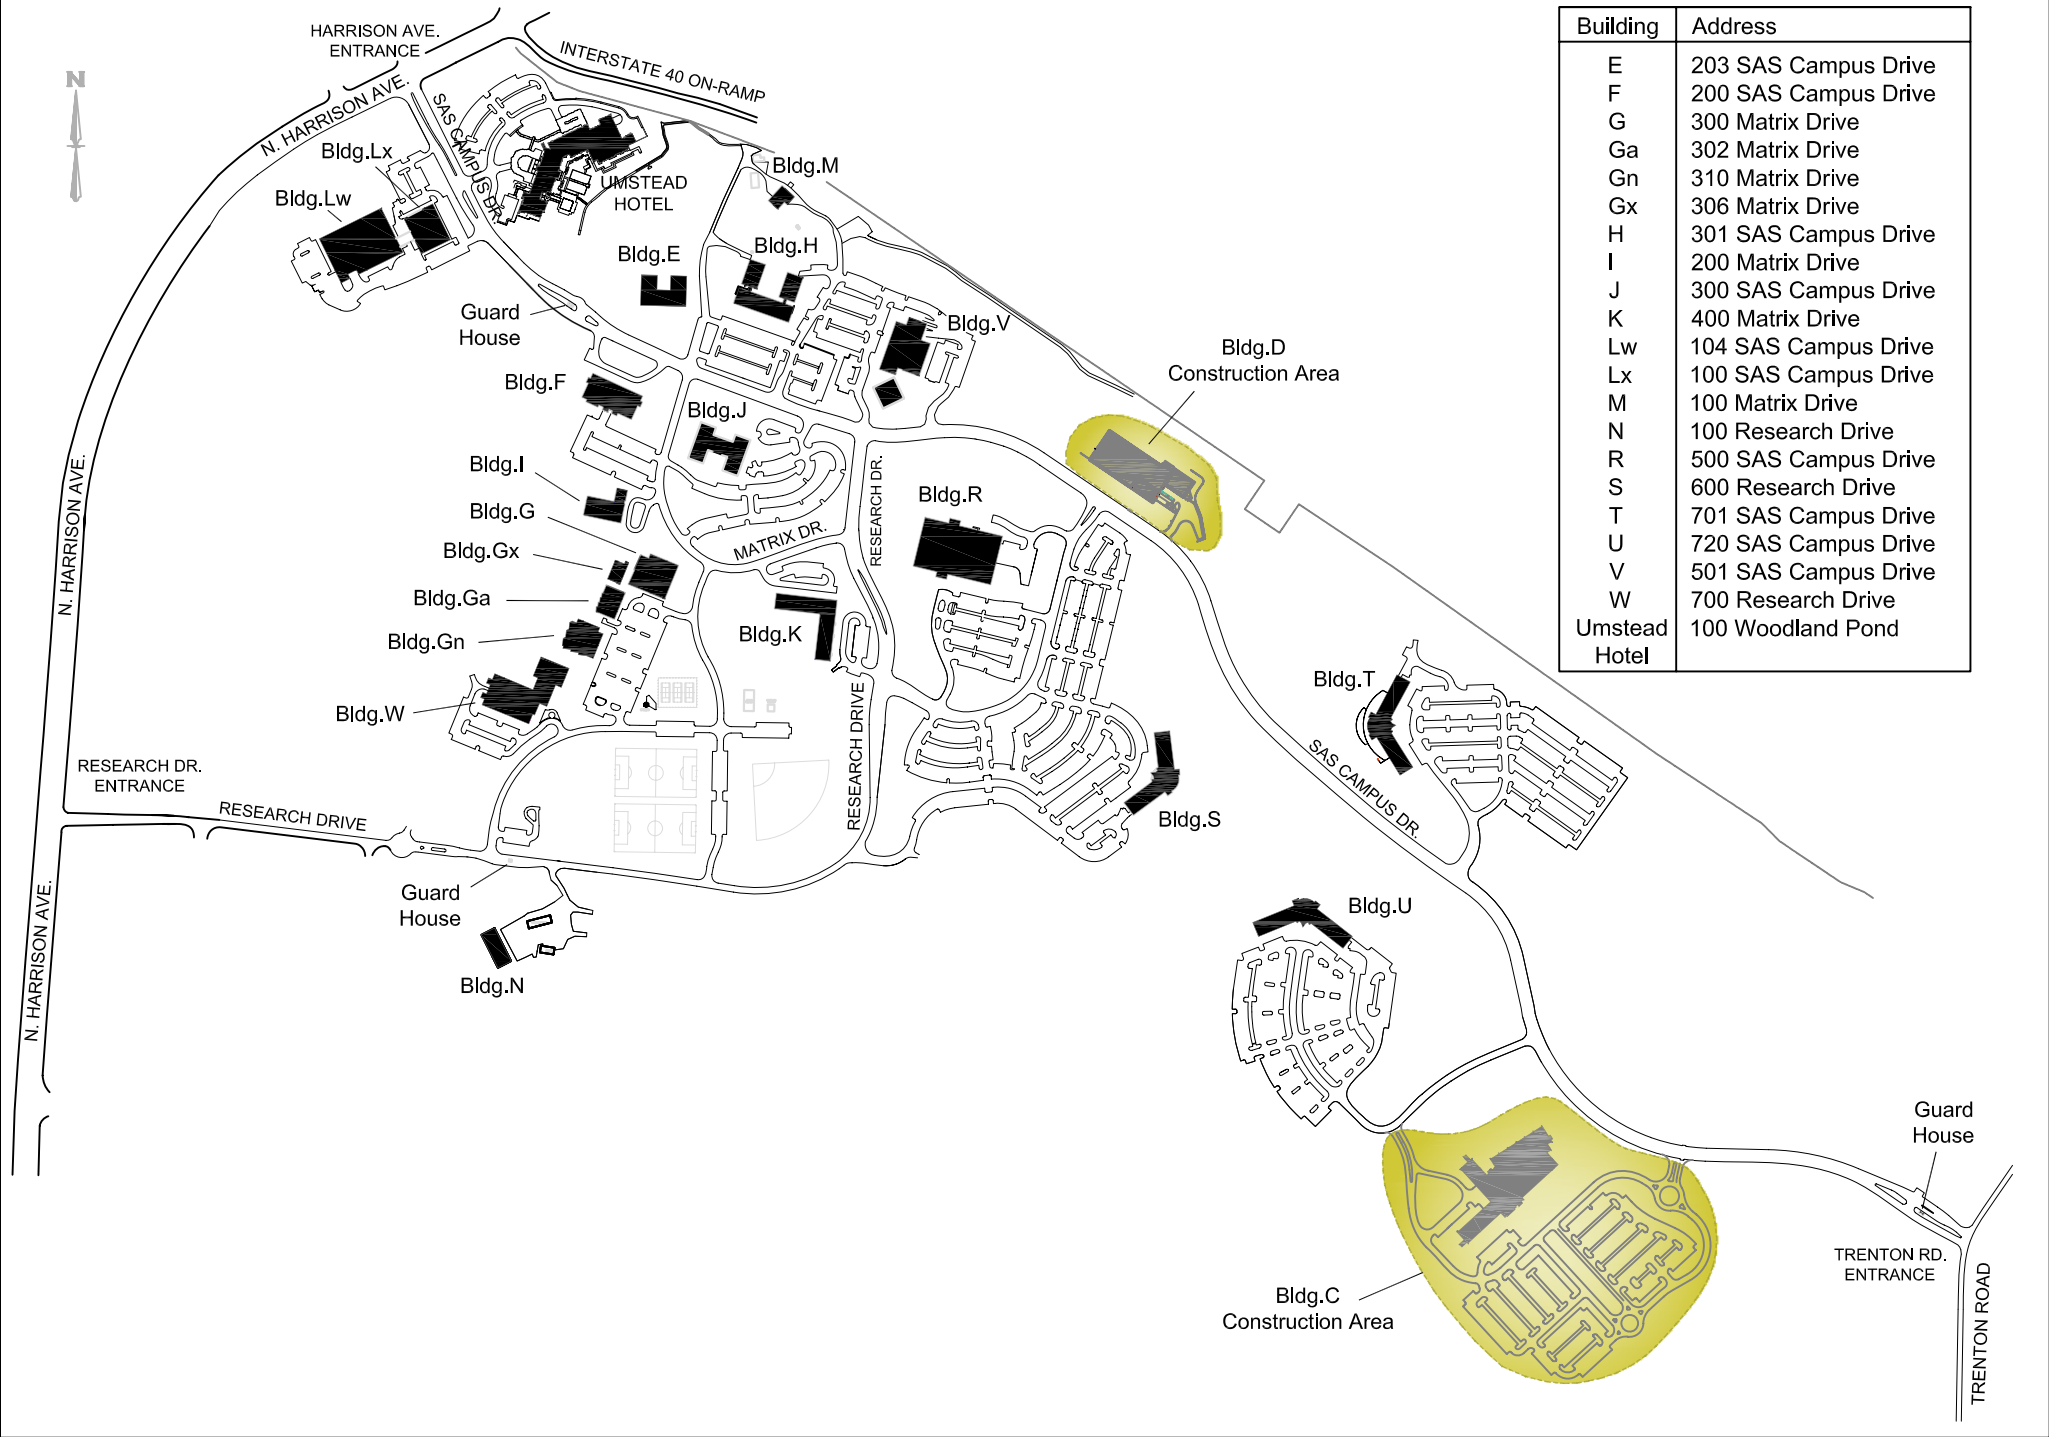

Campus Map

Building	Address
E	203 SAS Campus Drive
F	200 SAS Campus Drive
G	300 Matrix Drive
Ga	302 Matrix Drive
Gn	310 Matrix Drive
Gx	306 Matrix Drive
H	301 SAS Campus Drive
I	200 Matrix Drive
J	300 SAS Campus Drive
K	400 Matrix Drive
Lw	104 SAS Campus Drive
Lx	100 SAS Campus Drive
M	100 Matrix Drive
N	100 Research Drive
R	500 SAS Campus Drive
S	600 Research Drive
T	701 SAS Campus Drive
U	720 SAS Campus Drive
V	501 SAS Campus Drive
W	700 Research Drive
Umstead Hotel	100 Woodland Pond